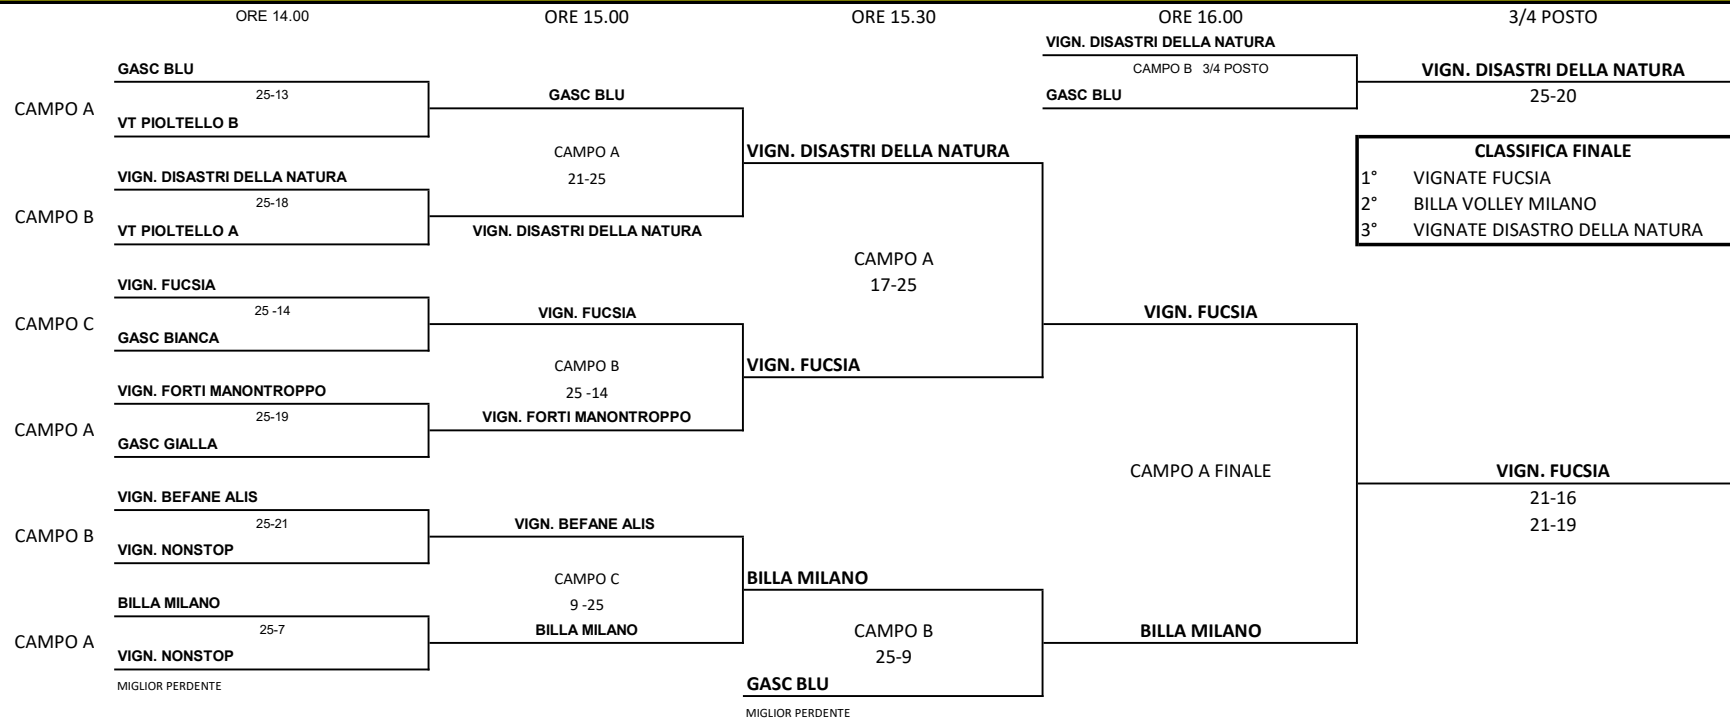

# TABELLONE SET A 25

# TABELLONE ARGENTO

			SET	
VT PIOLTELLO B	VS	GASC BIANCA	17	9
VT PIOLTELLO A	VS	GASC GIALLA	17	5
VIGN. NONSTOP	VS	VT PIOLTELLO B	17	15
GASC BIANCA	VS	VT PIOLTELLO A	17	13
GASC GIALLA	VS	VIGN. NONSTOP	17	10